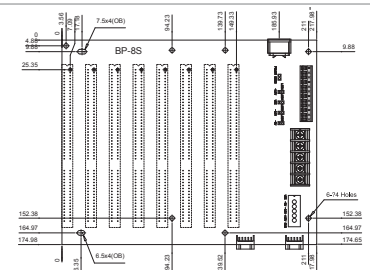

BP-4S-RS-R40

Ordering Information

BP-4S-RS-R40	4-slot backplane with 4 ISA slots
PAC-400G	4-slot half-size compact chassis
PAC-42GH	4-slot half-size compact chassis

BP-6S-RS-R40

Ordering Information

BP-6S-RS-R40	6-slot backplane with 6 ISA slots
PAC-106G	6-slot full-size compact chassis
PAC-107G	6-slot full-size compact chassis
PAC-1000G	6-slot full-size compact chassis

BP-8S-RS-R41

Ordering Information

BP-8S-RS-R41	3-slot backplane with 3 ISA slots
--------------	-----------------------------------

BP-14S-RS-R40

Ordering Information

BP-14S-RS-R40	14-slot backplane with 14 ISA slots
RACK-305G	4U 14-slot full-size rack-mount chassis
RACK-360G	4U 14-slot full-size rack-mount chassis
RACK-3000G	4U 14-slot full-size rack-mount chassis