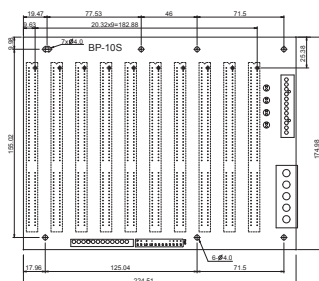

Ordering Information

BP-3S-RS-R40	3-slot backplane with 3 ISA slots
PAC-53GH	3-slot half-size compact chassis
PR-1300G	3-slot half-size compact chassis

BP-5S-RS-R40

Ordering Information

BP-5S-RS-R40	5-slot backplane with 5 ISA slots
PR-1500G	5-slot half-size compact chassis

BP-7S-RS-R40

Ordering Information

BP-7S-RS-R40	7-slot backplane with 7 ISA slots
PAC-700G	7-slot half-size compact chassis
PAC-1700G	7-slot full-size compact chassis

BP-10S-RS-R40

Ordering Information

BP-10S-RS-R40	10-slot backplane with 10 ISA slots
PAC-125G	10-slot full-size compact chassis