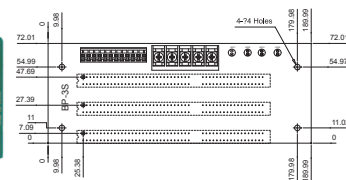

BP Series Backplane

Supports ISA slot on one backplane!
For half-sized ISA only single board computer

The advantages of using this ISA card series are numerous:

1. Supports standard ISA slot on the BP series passive backplane.
2. Compatible with all available ISA cards. BP backplane is also integrated with the ROCKY series ISA Card slot.

Selection Guide

 PAC series wall-mount chassis 4U raunt chassis

Model	BP-3S-RS-R40	BP-4S-RS-R40	BP-5S-RS-R40	BP-6S-RS-R40
Total Slot	3	4	5	6
ISA Slot	3	4	5	6
PSU Type	AT	AT	AT	AT
Chassis	PAC-53GH PR-1300G	PAC-400G PAC-42GH	PR-1500G	PAC-106G, PAC-107G, PAC-1000G

Model	BP-7S-RS-R40	BP-8S-RS-R41	BP-10S-RS-R40	BP-14S-RS-R40
Total Slot	7	8	10	14
ISA Slot	7	8	10	14
PSU Type	AT	AT	AT	AT
Chassis	PAC-700G PAC-1700G	N/A	PAC-125G	RACK-305G RACK-360G RACK-3000G

BP-3S-RS-R40

Ordering Information

BP-3S-RS-R40	3-slot backplane with 3 ISA slots
PAC-53GH	3-slot half-size compact chassis
PR-1300G	3-slot half-size compact chassis

BP-5S-RS-R40

Ordering Information

BP-5S-RS-R40	5-slot backplane with 5 ISA slots
PR-1500G	5-slot half-size compact chassis