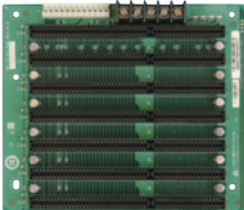

BP Series Backplane

Supports ISA slot on one backplane!
For half-sized ISA only single board computer

The advantages of using this ISA card series are numerous:

1. Supports standard ISA slot on the BP series passive backplane.
2. Compatible with all available ISA cards. BP backplane is also integrated with the ROCKY series ISA Card slot.

Ordering Information

BP-3S-RS-R40	3-slot backplane with 3 ISA slots
PAC-53GH	3-slot half-size compact chassis
PR-1300G	3-slot half-size compact chassis

BP-5S-RS-R40

Ordering Information

BP-5S-RS-R40	5-slot backplane with 5 ISA slots
PR-1500G	5-slot half-size compact chassis

BP-7S-RS-R40

Ordering Information

BP-7S-RS-R40	7-slot backplane with 7 ISA slots
PAC-700G	7-slot half-size compact chassis
PAC-1700G	7-slot full-size compact chassis

BP-10S-RS-R40

Ordering Information

BP-10S-RS-R40	10-slot backplane with 10 ISA slots
PAC-125G	10-slot full-size compact chassis