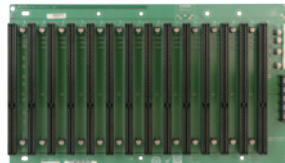

BP-14S-RS-R40

Ordering Information

BP-14S-RS-R40	14-slot backplane with 14 ISA slots
RACK-305G	4U 14-slot full-size rack-mount chassis
RACK-360G	4U 14-slot full-size rack-mount chassis
RACK-3000G	4U 14-slot full-size rack-mount chassis