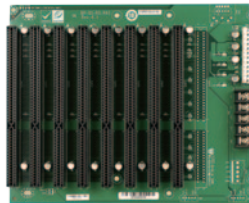

BP-8S-RS-R41

Ordering Information

BP-8S-RS-R41	3-slot backplane with 3 ISA slots