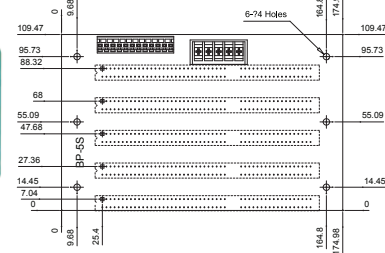

Model	BP-7S-RS-R40	BP-8S-RS-R41	BP-10S-RS-R40	BP-14S-RS-R40
Total Slot	7	8	10	14
ISA Slot	7	8	10	14
PSU Type	AT	AT	AT	AT
Chassis	PAC-700G PAC-1700G	N/A	PAC-125G	RACK-305G RACK-360G RACK-3000G

BP-3S-RS-R40

Ordering Information

BP-3S-RS-R40	3-slot backplane with 3 ISA slots
PAC-53GH	3-slot half-size compact chassis
PR-1300G	3-slot half-size compact chassis

BP-5S-RS-R40

Ordering Information

BP-5S-RS-R40	5-slot backplane with 5 ISA slots
PR-1500G	5-slot half-size compact chassis