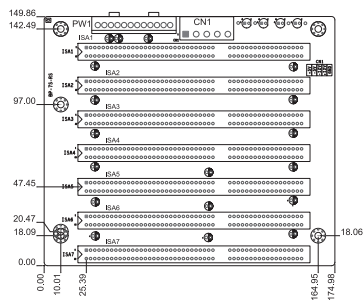

Ordering Information

BP-3S-RS-R40	3-slot backplane with 3 ISA slots
PAC-53GH	3-slot half-size compact chassis
PR-1300G	3-slot half-size compact chassis

BP-5S-RS-R40

Ordering Information

BP-5S-RS-R40	5-slot backplane with 5 ISA slots
PR-1500G	5-slot half-size compact chassis

BP-7S-RS-R40

Ordering Information

BP-7S-RS-R40	7-slot backplane with 7 ISA slots
PAC-700G	7-slot half-size compact chassis
PAC-1700G	7-slot full-size compact chassis

BP-10S-RS-R40

Ordering Information

BP-10S-RS-R40	10-slot backplane with 10 ISA slots
PAC-125G	10-slot full-size compact chassis