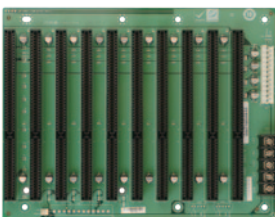

BP Series Backplane

Supports ISA slot on one backplane!
For half-sized ISA only single board computer

The advantages of using this ISA card series are numerous:

1. Supports standard ISA slot on the BP series passive backplane.
2. Compatible with all available ISA cards. BP backplane is also integrated with the ROCKY series ISA Card slot.

Ordering Information

BP-3S-RS-R40	3-slot backplane with 3 ISA slots
PAC-53GH	3-slot half-size compact chassis
PR-1300G	3-slot half-size compact chassis

BP-5S-RS-R40

Ordering Information

BP-5S-RS-R40	5-slot backplane with 5 ISA slots
PR-1500G	5-slot half-size compact chassis

BP-7S-RS-R40

Ordering Information

BP-7S-RS-R40	7-slot backplane with 7 ISA slots
PAC-700G	7-slot half-size compact chassis
PAC-1700G	7-slot full-size compact chassis

BP-10S-RS-R40

Ordering Information

BP-10S-RS-R40	10-slot backplane with 10 ISA slots
PAC-125G	10-slot full-size compact chassis