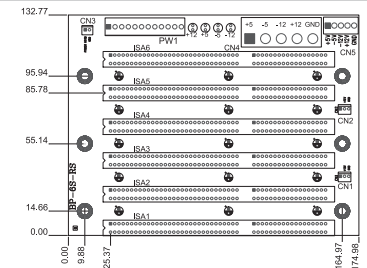

Ordering Information

BP-3S-RS-R40	3-slot backplane with 3 ISA slots
PAC-53GH	3-slot half-size compact chassis
PR-1300G	3-slot half-size compact chassis

BP-5S-RS-R40

Ordering Information

BP-5S-RS-R40	5-slot backplane with 5 ISA slots
PR-1500G	5-slot half-size compact chassis

BP-7S-RS-R40

Ordering Information

BP-7S-RS-R40	7-slot backplane with 7 ISA slots
PAC-700G	7-slot half-size compact chassis
PAC-1700G	7-slot full-size compact chassis

BP-10S-RS-R40

Ordering Information

BP-10S-RS-R40	10-slot backplane with 10 ISA slots
PAC-125G	10-slot full-size compact chassis

BP-4S-RS-R40

Ordering Information

BP-4S-RS-R40	4-slot backplane with 4 ISA slots
PAC-400G	4-slot half-size compact chassis
PAC-42GH	4-slot half-size compact chassis

BP-6S-RS-R40

Ordering Information

BP-6S-RS-R40	6-slot backplane with 6 ISA slots
PAC-106G	6-slot full-size compact chassis
PAC-107G	6-slot full-size compact chassis
PAC-1000G	6-slot full-size compact chassis