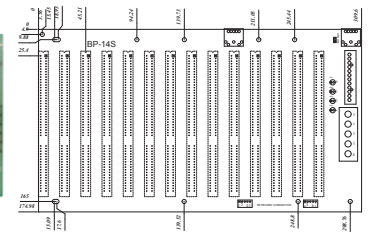

BP-4S-RS-R40

Ordering Information

BP-4S-RS-R40	4-slot backplane with 4 ISA slots
PAC-400G	4-slot half-size compact chassis
PAC-42GH	4-slot half-size compact chassis

BP-6S-RS-R40

Ordering Information

BP-6S-RS-R40	6-slot backplane with 6 ISA slots
PAC-106G	6-slot full-size compact chassis
PAC-107G	6-slot full-size compact chassis
PAC-1000G	6-slot full-size compact chassis

BP-8S-RS-R41

Ordering Information

BP-8S-RS-R41	3-slot backplane with 3 ISA slots
--------------	-----------------------------------

BP-14S-RS-R40

Ordering Information

BP-14S-RS-R40	14-slot backplane with 14 ISA slots
RACK-305G	4U 14-slot full-size rack-mount chassis
RACK-360G	4U 14-slot full-size rack-mount chassis
RACK-3000G	4U 14-slot full-size rack-mount chassis